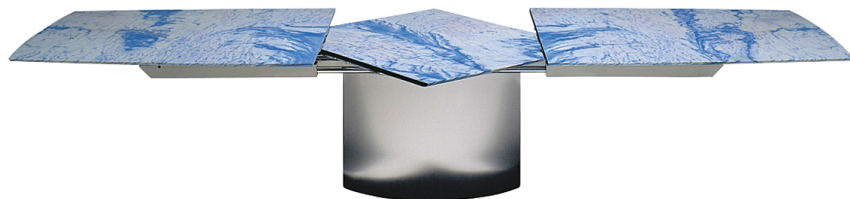

ADLER MAGNUM

Model No. 1224

DESIGN DR. PETER DRAENERT

An extensible dining table, boat-shaped, rectangular or organic, made of natural stone or solid wood/wood veneer with lifting mechanism for an integrated center-leaf made of stone or solid wood/wood veneer. The base is an oversized base 2 - oval of stainless steel in matt ground finish or a flat oval base 6 oversized with a rectangular base plate.

AVAILABLE IN THE FOLLOWING MATERIAL VARIANTS:

Stone

Wood

- 

base 2 **oval (standard)** oval base stainless steel matt ground finish 40 x 66 cm
integrated lifting mechanism with rollers as per request
- base 2** **oval oversize** oval base stainless steel matt ground finish 50 x 86 cm
integrated lifting mechanism with rollers as per request
- base 3** **oval with leather (with surcharge)** oval base stainless steel covered with leather 40 x 66 cm
integrated lifting mechanism with rollers as per request
- base 3** **oval with leather oversize (with surcharge)** oval base stainless steel covered with leather 50 x 86 cm
integrated lifting mechanism with rollers as per request
- 

base 5 **stone / wood (with surcharge)** oval base made of stone lamellas / wood veneer 41 x 67 cm
integrated lifting mechanism with rollers as per request
- base 5** **stone / wood oversize (with surcharge)** oval base made of stone lamellas / wood veneer 51 x 87 cm
integrated lifting mechanism with rollers as per request
- 

base 6b **flat oval (with surcharge)** fiat oval base stainless steel matt ground finish 16 x 53,5 cm
base plate stainless steel matt ground finish 40 x 76 cm
- base 6b** **flat oval oversize (with surcharge)** fiat oval base stainless steel matt ground finish 22 x 76,5 cm
base plate stainless steel matt ground finish 52 x 98 cm
- 