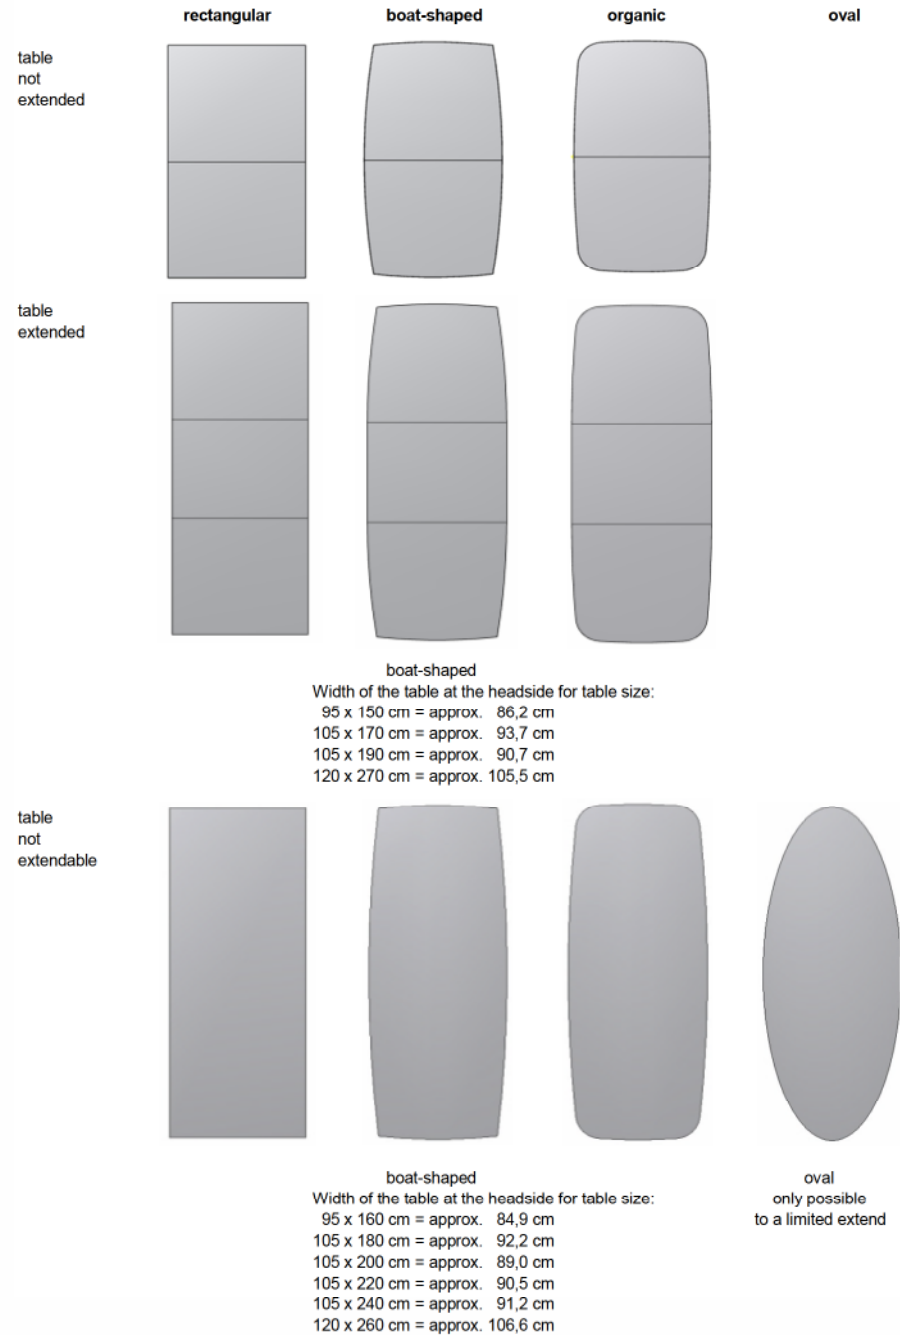

- **base 2**   **oval (standard)**   oval base stainless steel matt ground finish 40 x 66 cm
  integrated lifting mechanism with rollers as per request
- **base 2**   **oval oversize**   oval base stainless steel matt ground finish 50 x 86 cm
  integrated lifting mechanism with rollers as per request
- **base 3**   **oval with leather (with surcharge)**   oval base stainless steel covered with leather 40 x 66 cm
  integrated lifting mechanism with rollers as per request
- **base 3**   **oval with leather oversize (with surcharge)**   oval base stainless steel covered with leather 50 x 86 cm
  integrated lifting mechanism with rollers as per request
- **base 5**   **stone / wood (with surcharge)**   oval base made of stone lamellas / wood veneer 41 x 67 cm
  integrated lifting mechanism with rollers as per request
- **base 5**   **stone / wood oversize (with surcharge)**   oval base made of stone lamellas / wood veneer 51 x 87 cm
  integrated lifting mechanism with rollers as per request
- **base 6b**   **flat oval (with surcharge)**   fiat oval base stainless steel matt ground finish 16 x 53,5 cm
  base plate stainless steel matt ground finish 40 x 76 cm
- **base 6b**   **flat oval oversize (with surcharge)**   fiat oval base stainless steel matt ground finish 22 x 76,5 cm
  base plate stainless steel matt ground finish 52 x 98 cm
- **base 8**   **cross (with surcharge)**   cross base stainless steel matt ground finish 37 x 71,5 cm
  base plate stainless steel matt ground finish 55 x 100 cm